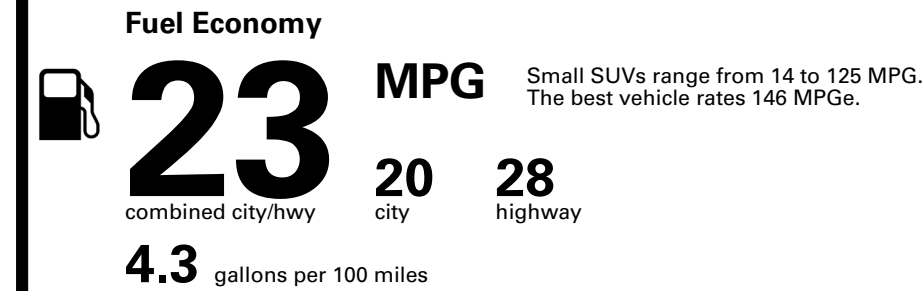

Inland Freight & Handling : \$1,495.00

TOTAL PRICE: \$54,625.00

EPA DOT Fuel Economy and Environment

Gasoline Vehicle

You spend \$5,000
 more in fuel costs over 5 years compared to the average new vehicle.