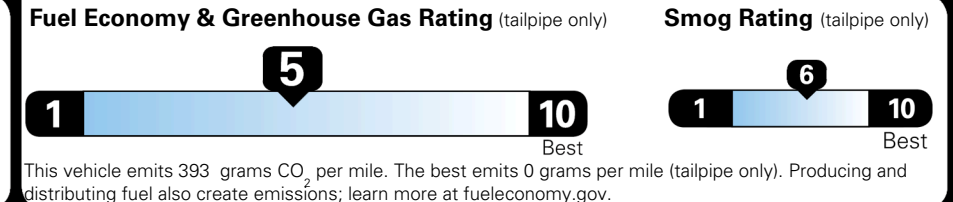

Inland Freight & Handling : \$1,495.00

TOTAL PRICE: \$54,625.00

EPA DOT Fuel Economy and Environment

Gasoline Vehicle

Fuel Economy

23 MPG
combined city/hwy

20 city
28 highway

4.3 gallons per 100 miles

Small SUVs range from 14 to 125 MPG. The best vehicle rates 146 MPGe.

You spend \$5,000
more in fuel costs over 5 years
compared to the average new vehicle.

Annual fuel cost \$2,700

Actual results will vary for many reasons, including driving conditions and how you drive and maintain your vehicle. The average new vehicle gets 29 MPG and costs \$8,500 to fuel over 5 years. Cost estimates are based on 15,000 miles per year at \$ 4.15 per gallon. MPGe is miles per gasoline gallon equivalent. Vehicle emissions are a significant cause of climate change and smog.