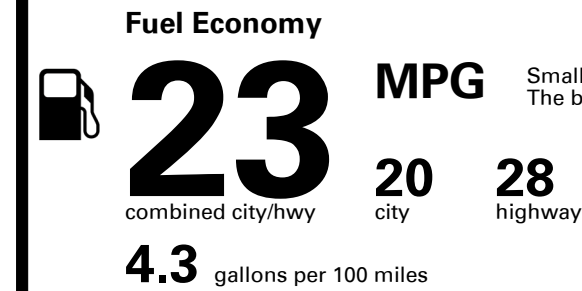

SELECT FEATURES

- Panoramic Sunroof
- Aluminum Trim
- Passenger Walk-in Device
- Power Folding Mirrors + Logo Lamp
- Integrated Memory Driver Seat + Smart Posture Care
- Power Tilt & Telescopic Steering Wheel
- Wireless Phone Charger

ADDITIONAL STANDARD FEATURES

- Carpeted Floor Mats

Full Tank of Gas

GENESIS WARRANTY

- 5-year / 60,000-mile New Vehicle Warranty*
- 10-year / 100,000-mile Powertrain Warranty*
- 7-year / Unlimited-mile Anti-perforation Warranty*
- * Limited warranties, see dealer for details

Manufacturer's Suggested Retail Price: $51,885.00

ADDED FEATURES:

- *UYUNI WHITE(UYH) Paint $650.00
- **Accessories**
- *Cargo Blocks $40.00
- *Cargo Net $55.00
- *Cargo Tray $195.00
- *Roadside Assistance $105.00
- *First Aid Kit $65.00

SOLD TO: CA745
NORM REEVES GENESIS OF IRVINE
14 AUTO CENTER DRIVE
IRVINE CA 92618

SHIPPED TO: CA745

Inland Freight & Handling : $1,495.00

VIN: 5NMMADTB6TH054040	EXTERIOR COLOR: UYUNI WHITE	INTERIOR/SEAT COLOR: VANILLA BEIGE/OBSIDIAN
MODEL: U0432A45	PORT OF ENTRY: MA	ACCESSORY WEIGHT: 13 lbs./ 6 kgs.

EMISSIONS:
This vehicle is certified to meet emission requirements in all 50 states

TOTAL PRICE: $54,490.00

EPA DOT Fuel Economy and Environment

Gasoline Vehicle

Small SUVs range from 14 to 125 MPG. The best vehicle rates 146 MPGe.

You spend $5,000
more in fuel costs over 5 years
compared to the average new vehicle.

Annual fuel cost $2,700

Fuel Economy & Greenhouse Gas Rating (tailpipe only)